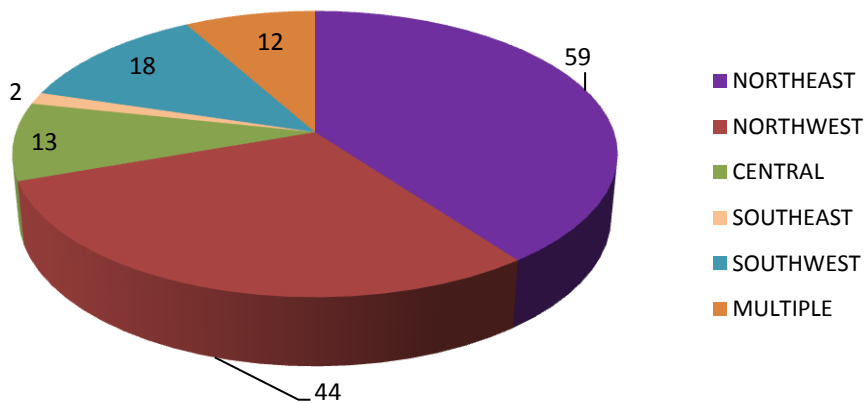

# of FY14 Productions Across the State by Region

Following is a list of notable FY14 productions in the state:

July

German film crew shoot	Documentary	Various
Extreme Weight Loss	TV show	St. Louis
The Voice	TV show	St. Louis
Ghost Adventures	TV show	St. Louis
The Biggest Loser	TV show	St. Louis
Let's Ask America	TV show	Kansas City
America's Got Talent	TV show	Kansas City