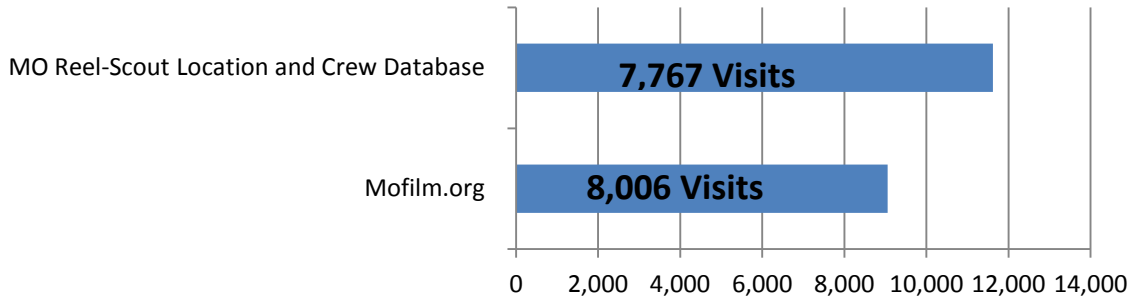

	Employment	Labor Income	Gross Domestic Product
Total Impact	14,171	\$1,085,685,262	\$1,483,993,637

In FY 2014, the Film Office provided assistance for 142 projects, including TV series and segments, commercials, films and web-based production. See listing below.