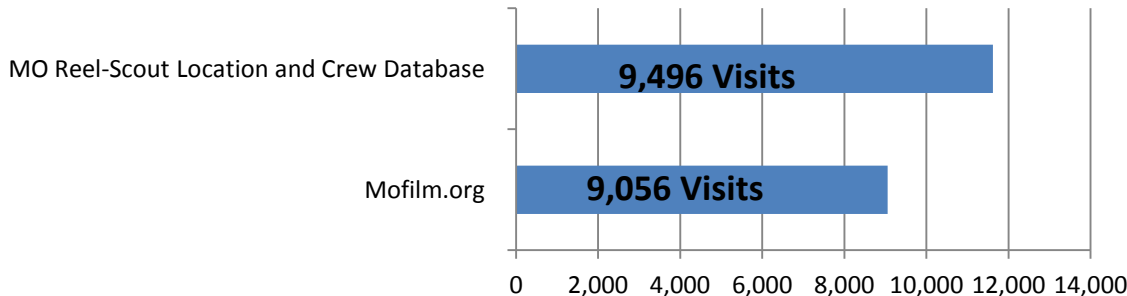

Website Activity