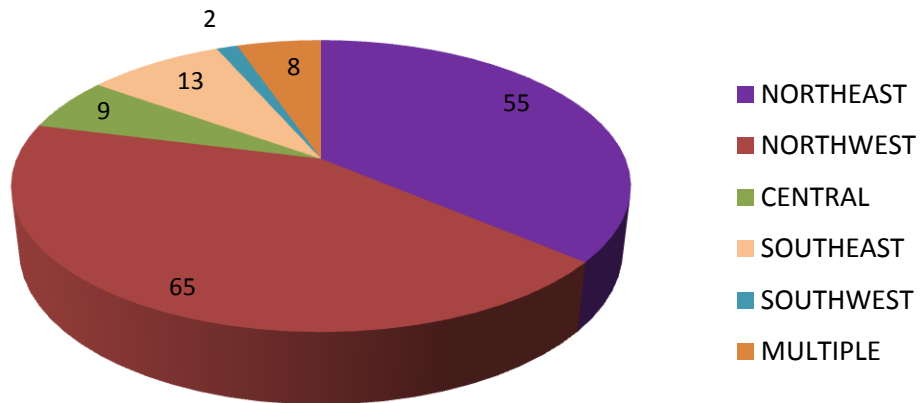

In FY15, the Film Office provided assistance for 154 projects, including TV series and segments, commercials, films and web-based production. See listing below.

Industry Overview – Film/Motion Media Industry in Missouri data provided by MERIC

	Employment	Labor Income	Gross Domestic Product
Total Effect	15,398	\$1,229,647,319	\$1,340,395,770

Website Activity

of FY15 Productions Across the State by Region

Following is a list of notable FY15 productions in the state: